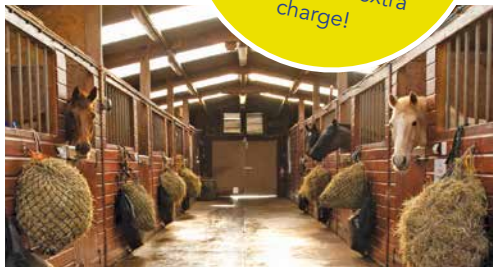

We have show-jumps, portable cross country fences, dressage boards and temporary fencing for use at no extra charge!

OUTDOOR ARENA:
50m x 40m, wax track surface, judges' box, plenty of space for spectators.

TWO LARGE STABLE BLOCKS:
Stables available to hire for day stabling, camps or overnight stays.

INDOOR ARENA:
42m x 22m, fully covered, wax track surface, well lit, with mirrors.

HORSE WALKER & SOLARIUM: Conditions apply, please contact us to discuss.