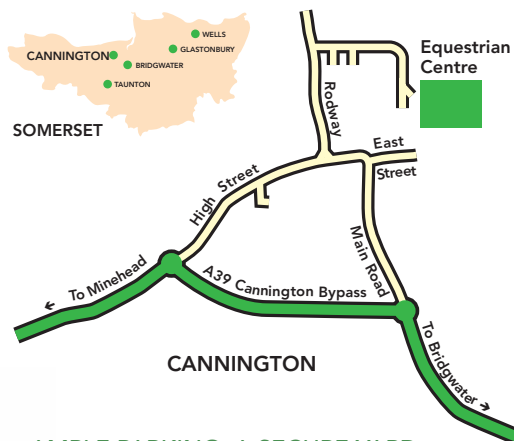

FACILITY HIRE PRICES

INDOOR OR OUTDOOR ARENA

£16 per horse per hour
(£14 per hour for children under 16)

£25 group hire per hour
(two or more horses)

£85 half day hire (4 hours)

£150 all day hire (8 hours)

BOTH ARENAS

£200 all day hire (8 hours)

£125 half day hire (4 hours)

SEASON TICKETS

£200 per year, per person (12 months use of either arena in one hour slots when available). Prior booking essential

£300 family ticket
(two horses per season ticket)

STABLING

£10 day stabling

£20 overnight stabling
(including bedding)

Prices available on request for weekend hire of both arenas, parking and stabling. If you would like to consider holding a camp or event at Cannington Equestrian

Centre, please contact us to discuss your needs and what we can offer you.

We also offer riding lessons, children's birthday parties, 'Own a horse' days, stable management sessions and holiday activities. For more details, please see our website, www.canningtonequestriancentre.co.uk.

CANCELLATION POLICY

Whole day facility hire bookings will now require a £50 deposit, to be made at the time of booking. Deposits will be kept if cancellations are made with less than one week's notice of the booking's date.

AMPLE PARKING, A SECURE YARD ENVIRONMENT, AND ON-SITE TOILETS.

For more information on any of our facilities, courses or commercial lessons, please contact 01278 655023 or email equestriancentre@bridgwater.ac.uk

Rodway, Cannington, Nr Bridgwater, TA5 2LS
www.canningtonequestriancentre.co.uk